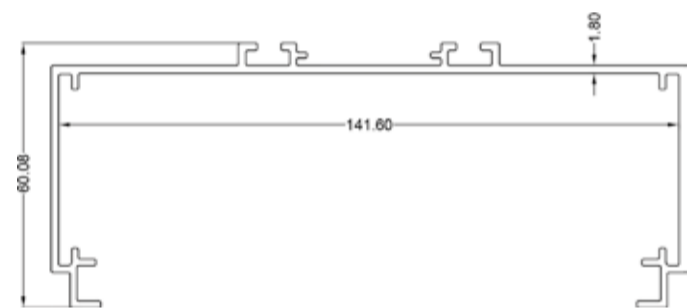

Quick Info

CRI ≥ 90

3000K/ 4000K/ 5700K

ON-OFF/ON-OFF (FLICKER FREE)

DALI-2 DT6 / DALI-2 DT8/ DALI+

SDCM <3

L70 @50,000h

Micro Prismatic Diffuser

Aluminium

Types

Recessed with Frame in GYPSUM Ceiling

Recessed in Silhouette Techzone Ceiling

Single Line Diagram

FRENZ SH140

This light features has:

- Luminaire housing of extruded aluminium
- Aluminium and powder-coated sheet metal body
- High-performance Prismatic double-diffuser
- Glare-free & uniform light distribution
- Energy-efficient LED with color rendering
- LED PCB mounted on insert design with heat sink
- Bottom opening for easy maintenance
- Pendant with cable suspension

Color

Light Distribution

Direct

CRI ≥ 90

TUNABLE
WHITE